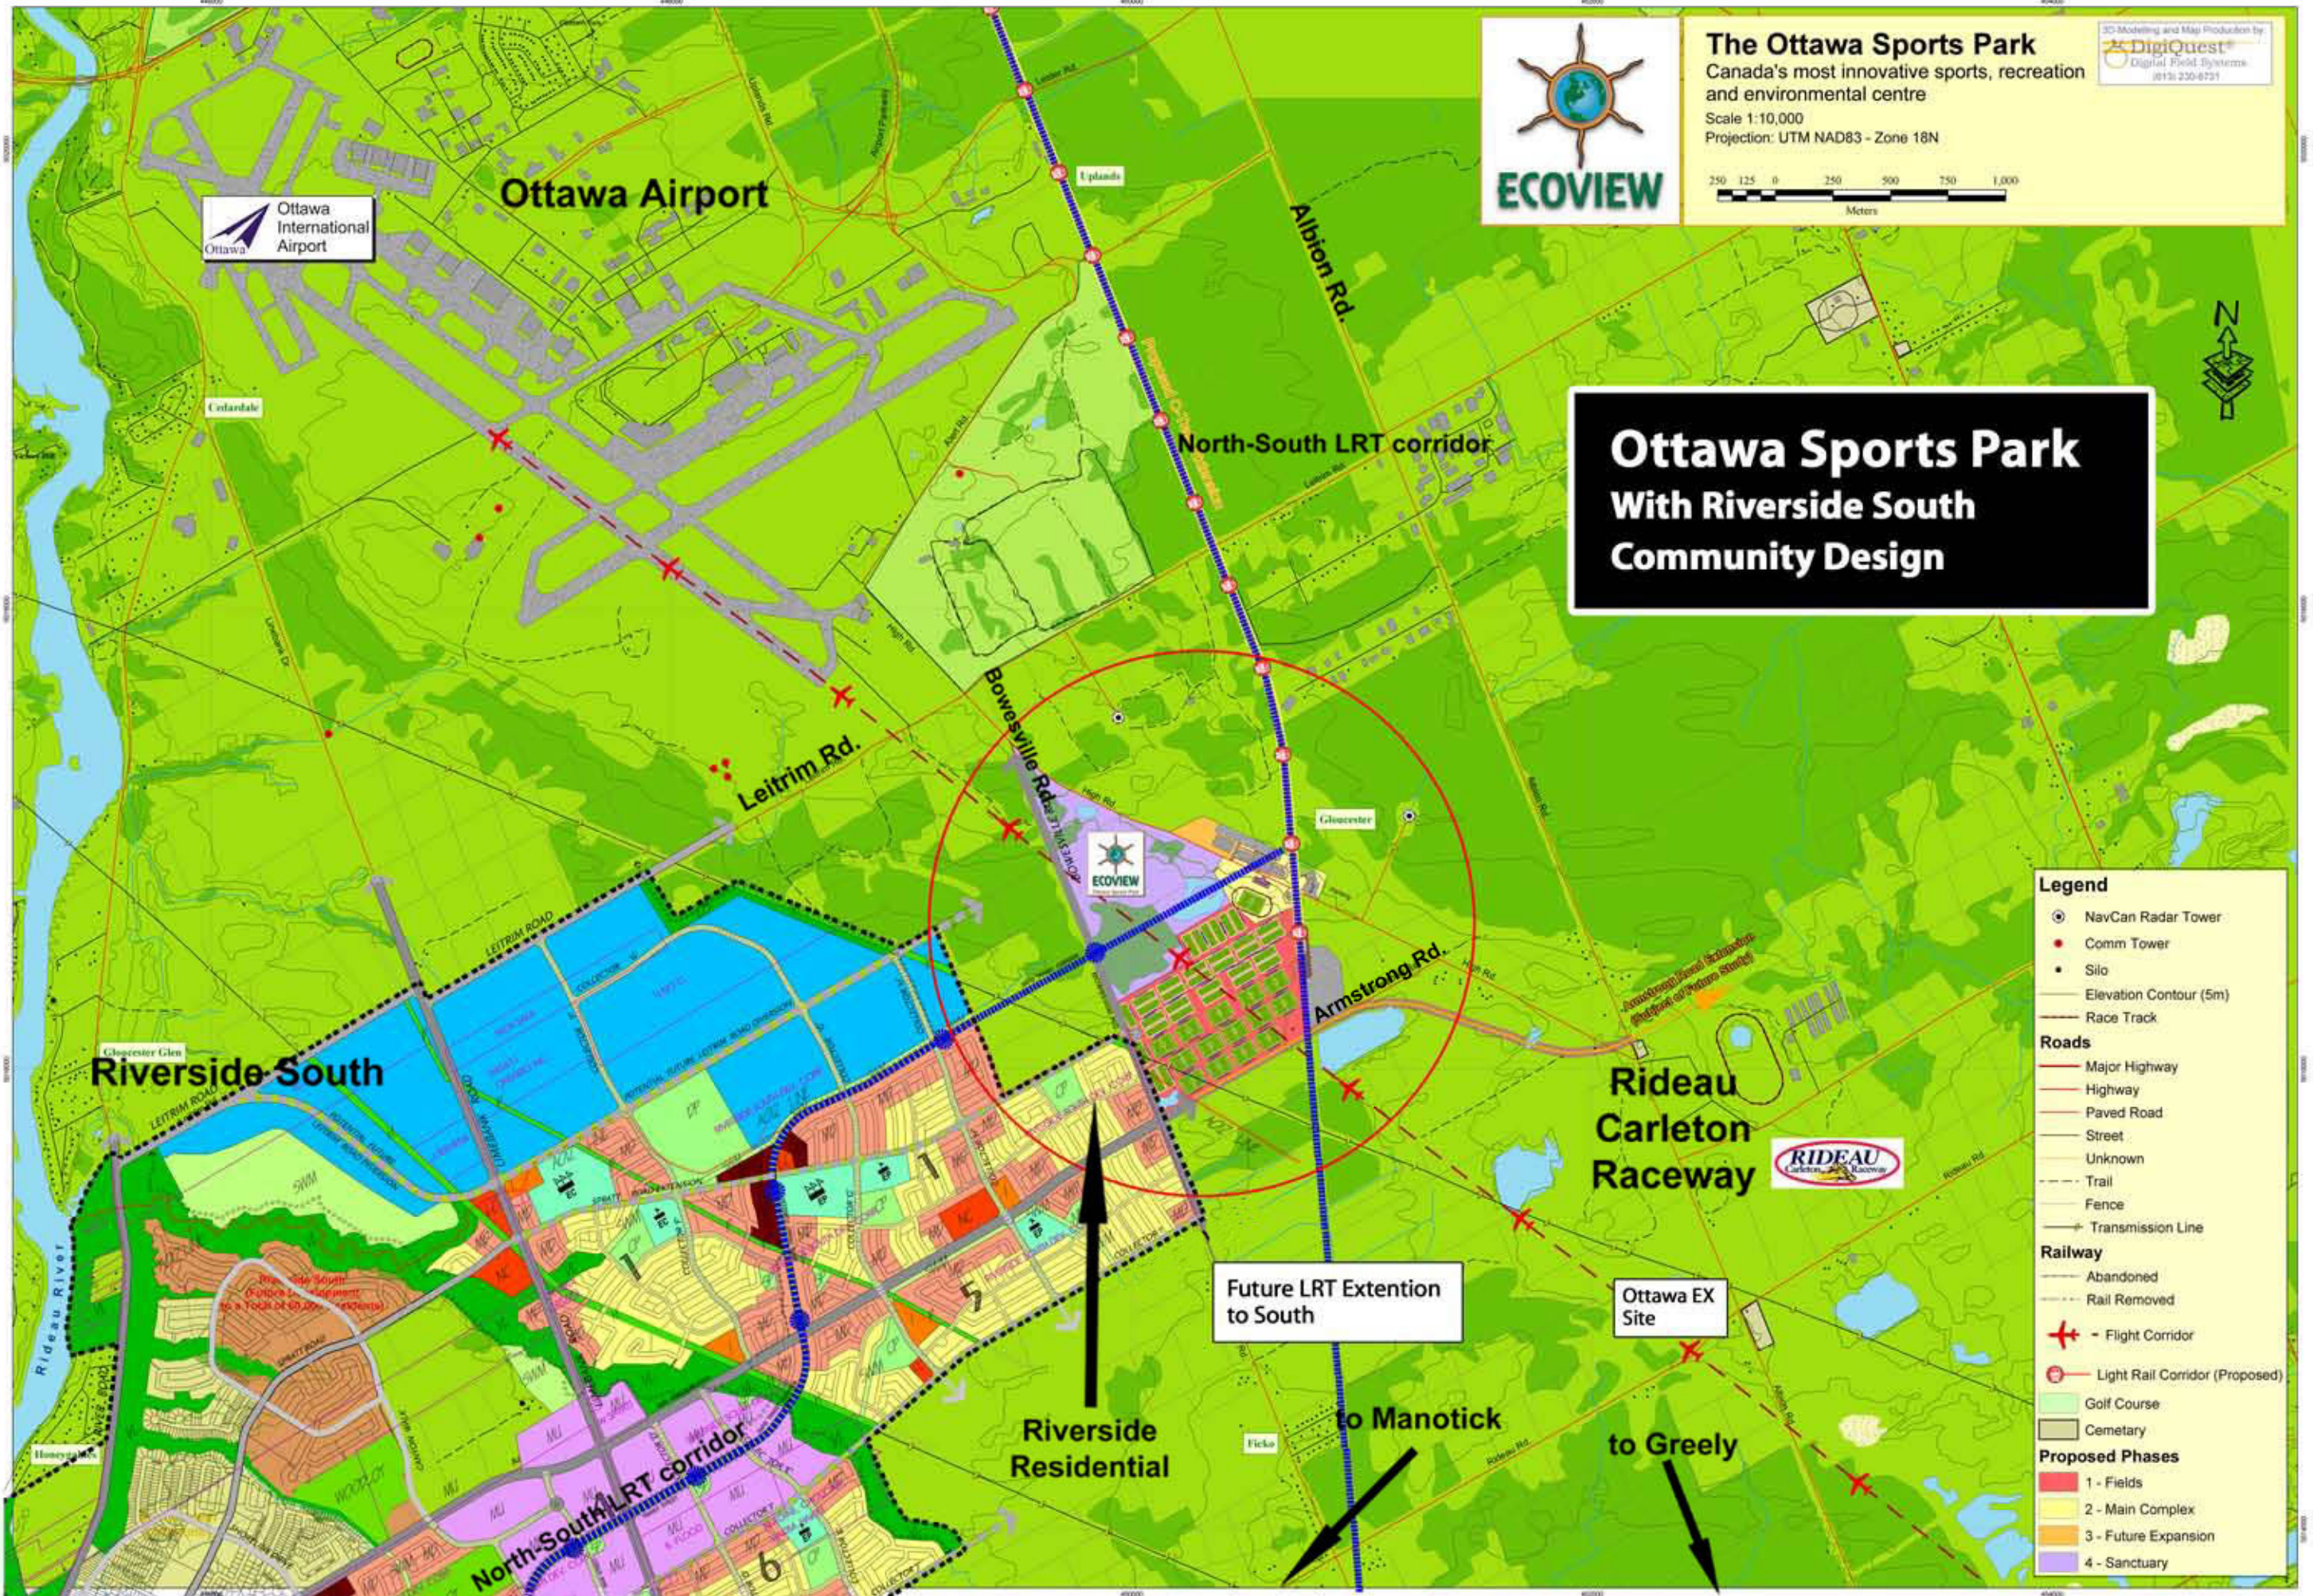

250 125 0 250 500 750 1,000  
 Meters

# Ottawa Sports Park With Riverside South Community Design

- Legend**
- NavCan Radar Tower
  - Comm Tower
  - Silo
  - Elevation Contour (5m)
  - Race Track
- Roads**
- Major Highway
  - Highway
  - Paved Road
  - Street
  - Unknown
  - Trail
  - Fence
  - Transmission Line
- Railway**
- Abandoned
  - Rail Removed
  - ✈ - Flight Corridor
  - Light Rail Corridor (Proposed)
  - Golf Course
  - Cemetary
- Proposed Phases**
- 1 - Fields
  - 2 - Main Complex
  - 3 - Future Expansion
  - 4 - Sanctuary